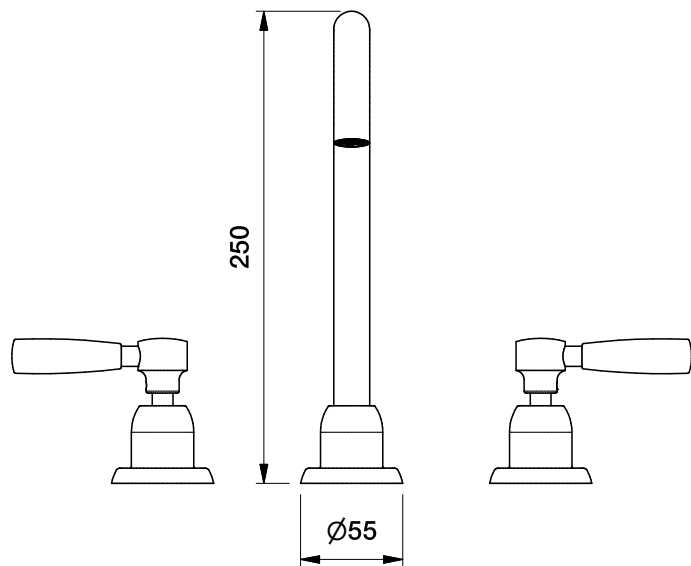

# Brodware

MANHATTAN BASIN SET

1.9100.00.3.XX

DIMENSIONS

Front view:

Side view:

Top view:

XX suffix indicates finish - **see website for colour code**

Dimensions subject to change without notice

All dimensions are approximate

Copyright © Brodware 2020

**B.**