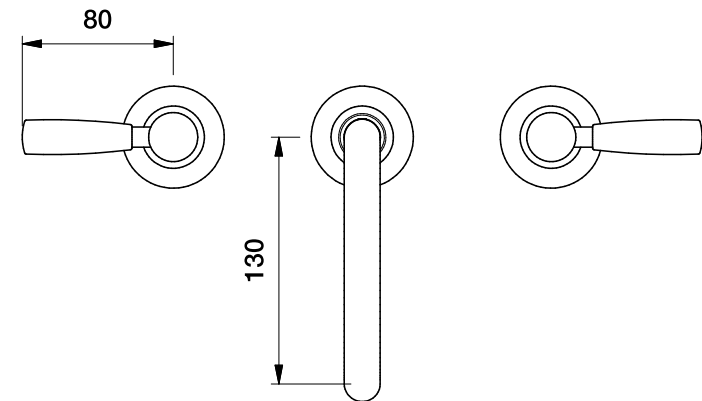

# Brodware

MANHATTAN BASIN SET

1.9100.00.3.XX

DIMENSIONS

Front view:

Side view:

Top view:

XX suffix indicates finish - **see website for colour code**

Dimensions subject to change without notice

All dimensions are approximate

Copyright © Brodware 2020

**B.**