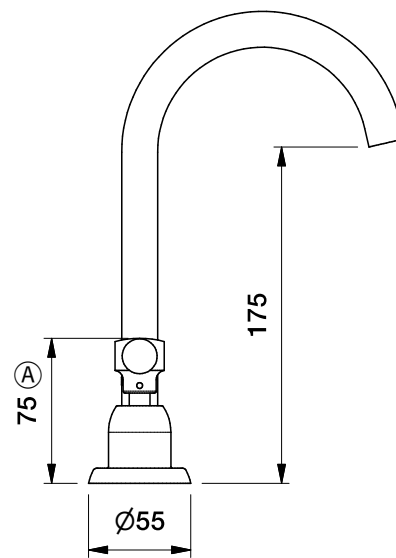

# Brodware

MANHATTAN BASIN SET

1.9100.00.3.XX

DIMENSIONS

Front view:

Side view:

Top view:

XX suffix indicates finish - **see website for colour code**

Dimensions subject to change without notice

All dimensions are approximate

Copyright © Brodware 2020

**B.**